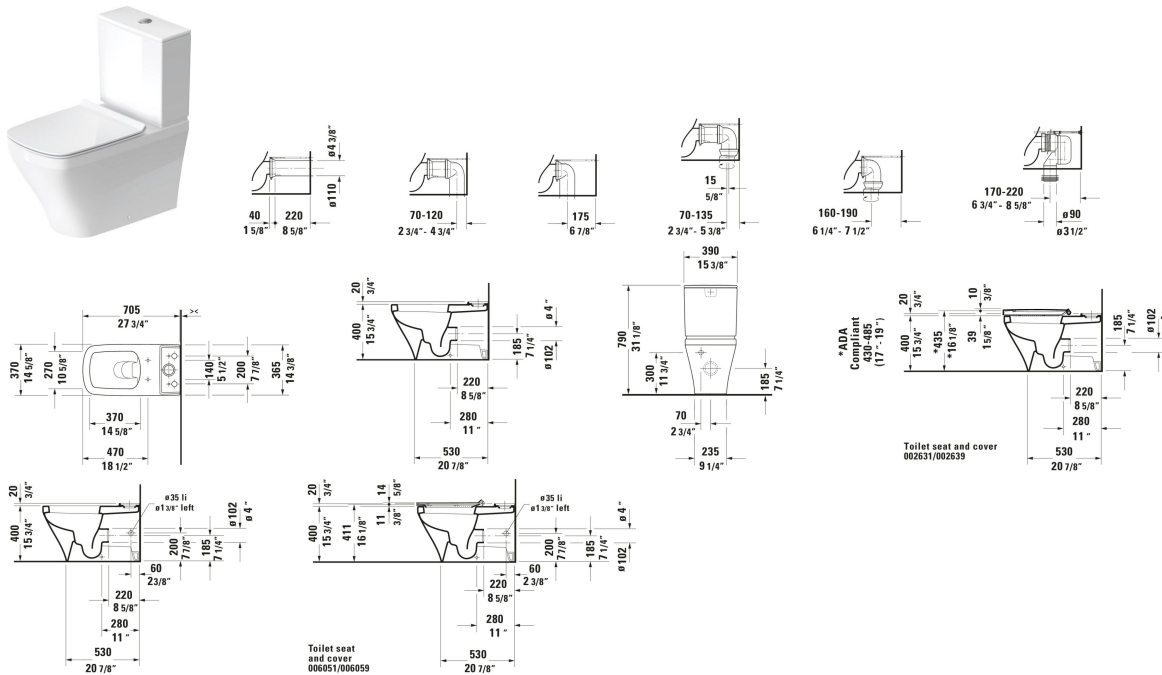

**DuraStyle Toilet Bowl # 215609..92 / 215609..92**

| < 14 5/8 " > |

Toilet Bowl	Dimension	Weight	Order number
<p>Flush water quantity: 1.2/0.8 gal, Washdown model, Flushing rim: Closed, Outlet: horizontal, Position outlet: Rear, Includes tank: No, Flush system: washdown model, For bowl mounted tank, Adjustable length, Hardware included, Outflow dimensions for Vario connecting bend vertical: 170 - 8 5/8 ", Outflow dimensions for Vario outlet set vertical: 70 - 7 1/2 ", cUPC listed: Yes</p>			
<b>Colors</b>			
00 White 20 HygieneGlaze (an antibacterial ceramic glaze that provides almost indefinite effectiveness)			
<b>Variant</b>			
White High Gloss, Flush water quantity: 1.6/0.8 gal, WaterSense: Yes		91.051 lb	215609..92
White High Gloss, HygieneGlaze, Flush water quantity: 1.6/0.8 gal, WaterSense: Yes		91.051 lb	215609..92
<b>Spare parts</b>			
Connection Set Outlet drains	15 5/8 x 15 5/8 "	2.844 lb	001422
Vario connecting bend Diamter of inlet: 3 ", Diameter drain: 3 1/2 "	13 7/8 x 5 1/4 "	1.918 lb	899025
<b>Suitable products</b>			

**DuraStyle Toilet Bowl # 215609..92 / 215609..92**

|&lt; 14 5/8 " &gt;|

Toilet Seat Slow close: No, Removable Seat, Hinge material: Stainless Steel, elongated, 14 3/4 x 19 1/4 "	14 3/4 x 19 1/4 "	006051
Toilet Seat Slow close: Yes, Removable Seat, Hinge material: Stainless Steel, elongated, 14 1/8 x 19 1/4 "	14 1/8 x 19 1/4 "	006059
Toilet Tank Includes mechanism, Dual Flush, Water connection position: Bottom left 3/8 ", Surface of push button: Chrome, Concealed connection, cUPC listed: Yes, 15 3/8 x 6 3/4 "	15 3/8 x 6 3/4 "	093510

*All drawings contain the necessary measurements which are subject to standard tolerances. They are stated in inch & mm and are non-binding. Exact measurements, in particular for customized installation scenarios, can only be taken from the finished ceramic piece.*